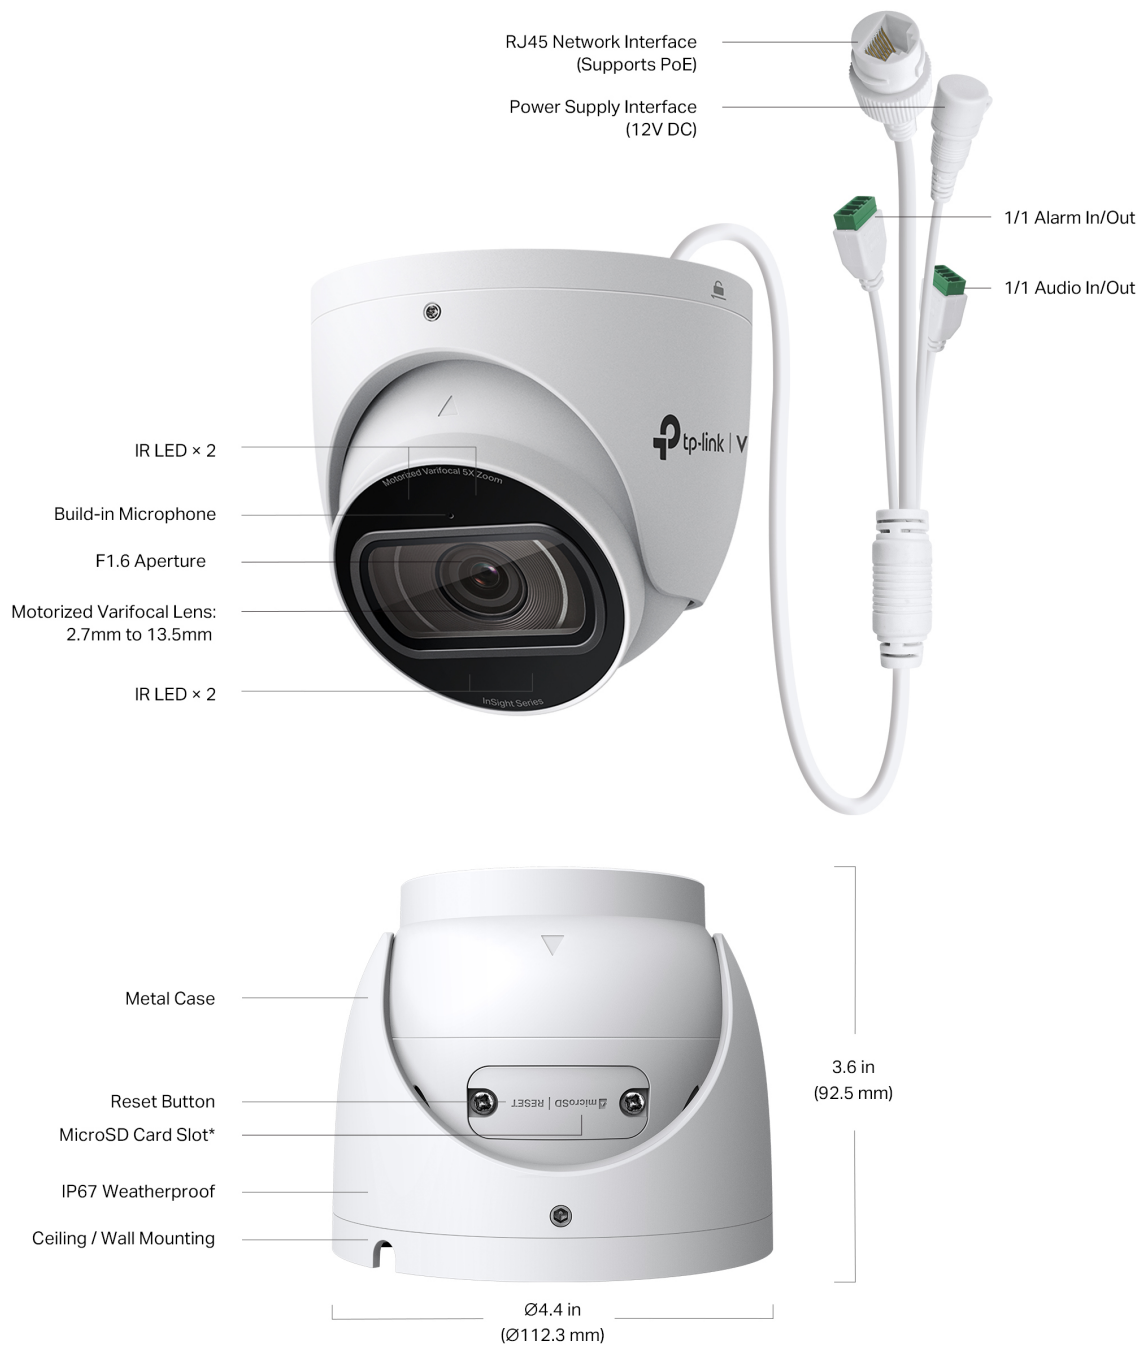

Loitering
Detection

Abnormal Sound
Detection

// VIGI Surveillance Solution

The VIGI professional surveillance system by TP-Link is dedicated to protecting the business that you've worked hard to build—whenever, wherever.

Outstanding functions, reliable quality guarantees, and simplified installation work together to ensure your business stays safe and sound.

// Flexible Installation

Easily route your camera's cable into a dropped ceiling or avoid drilling by slotting it through the camera's side outlet.

// Build Features

*SD card is not included in the package.

// Specifications

Camera	
Product Model	InSight S445ZI
Image Sensor	1/2.9" Progressive Scan CMOS
Shutter Speed	1/3 to 1/10000 s
Slow Shutter	Yes
Min. Illumination	0.005 Lux; 0 Lux with IR Light
Day/Night Mechanism	IR Cut Filter
Day/Night Switch	Unified/ Scheduled/ Auto
Lens	
Type	Motorized Varifocal Lens
Focal Length	2.7-13.5 mm (5X Optical Zoom)
Aperture	F1.6
FOV	2.7-13.5 mm: <ul style="list-style-type: none">• Horizontal FOV: 29.6°-102.0°• Vertical FOV: 16.8°-53.8°• Diagonal FOV: 34.1°-122.8°
Lens Mount	Φ14
DORI Distance	2.7-13.5 mm: <ul style="list-style-type: none">• Detect: 217-579 ft (66-207 m)• Observe: 92-282 ft (28-86 m)• Recognize: 43-135 ft (13-41 m)• Identify: 23-69 ft (7-21 m)
Angle Adjustment (Manual)	
Range	Pan: 0° to 360°, Tilt: 0° to 77°, Rotation: 0° to 360°
Illuminator	
Illuminator Type	4× IR LED
Illuminator Distance	197 ft (60 m)
Illuminator On/Off Control	Auto/Scheduled/Always on/Always off