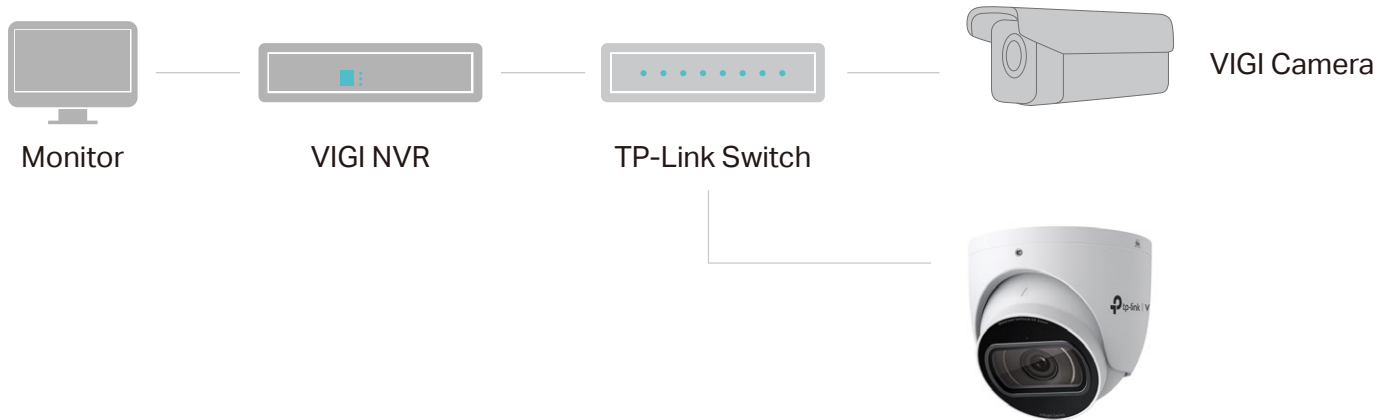

// Smart Detection

Intrusion
Detection

Line-Crossing
Detection

Object Removal
Detection

Object Abandoned
Detection

Scene Change
Detection

Region Entering
Detection

Region Exiting
Detection

Loitering
Detection

Abnormal Sound
Detection

// VIGI Surveillance Solution

The VIGI professional surveillance system by TP-Link is dedicated to protecting the business that you've worked hard to build—whenever, wherever.

Outstanding functions, reliable quality guarantees, and simplified installation work together to ensure your business stays safe and sound.

// Flexible Installation

Easily route your camera's cable into a dropped ceiling or avoid drilling by slotting it through the camera's side outlet.

// Build Features

*SD card is not included in the package.

// Specifications

Camera	
Product Model	InSight S445ZI
Image Sensor	1/2.9" Progressive Scan CMOS
Shutter Speed	1/3 to 1/10000 s
Slow Shutter	Yes
Min. Illumination	0.005 Lux; 0 Lux with IR Light
Day/Night Mechanism	IR Cut Filter
Day/Night Switch	Unified/ Scheduled/ Auto
Lens	
Type	Motorized Varifocal Lens
Focal Length	2.7-13.5 mm (5X Optical Zoom)
Aperture	F1.6
FOV	2.7-13.5 mm: <ul style="list-style-type: none">• Horizontal FOV: 29.6°-102.0°• Vertical FOV: 16.8°-53.8°• Diagonal FOV: 34.1°-122.8°
Lens Mount	Φ14
DORI Distance	2.7-13.5 mm: <ul style="list-style-type: none">• Detect: 217-579 ft (66-207 m)• Observe: 92-282 ft (28-86 m)• Recognize: 43-135 ft (13-41 m)• Identify: 23-69 ft (7-21 m)
Angle Adjustment (Manual)	
Range	Pan: 0° to 360°, Tilt: 0° to 77°, Rotation: 0° to 360°
Illuminator	
Illuminator Type	4× IR LED
Illuminator Distance	197 ft (60 m)
Illuminator On/Off Control	Auto/Scheduled/Always on/Always off