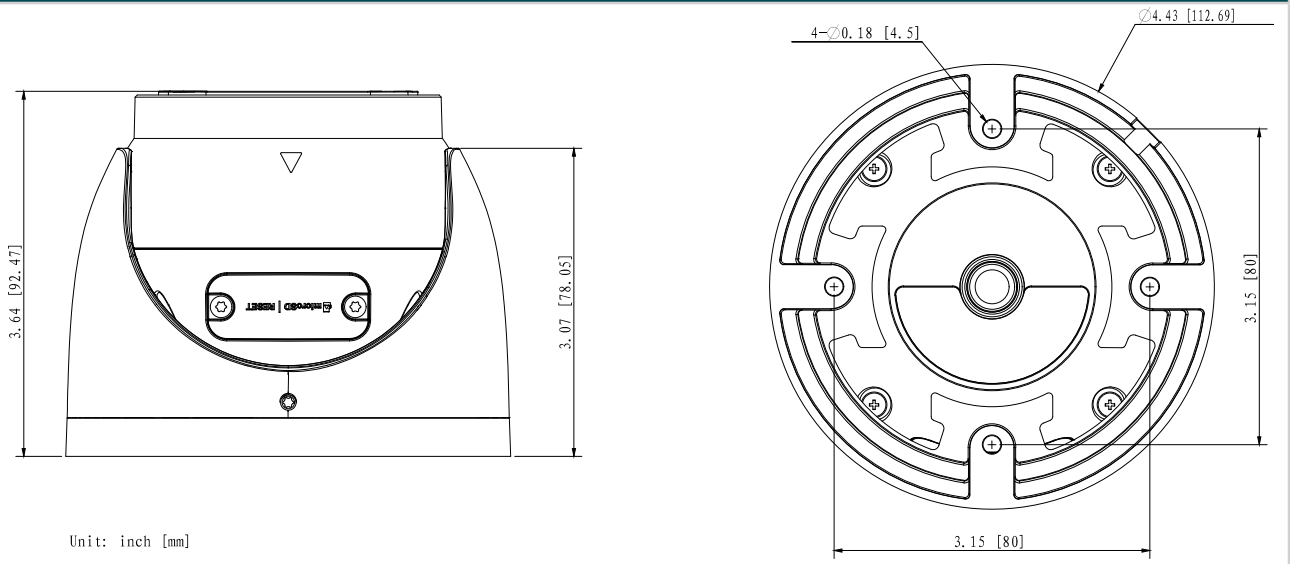

Dimensions

**Micro SD card is not included in the package.

Specifications are subject to change without notice and can be found at www.vigi.com.

©2026 TP-Link