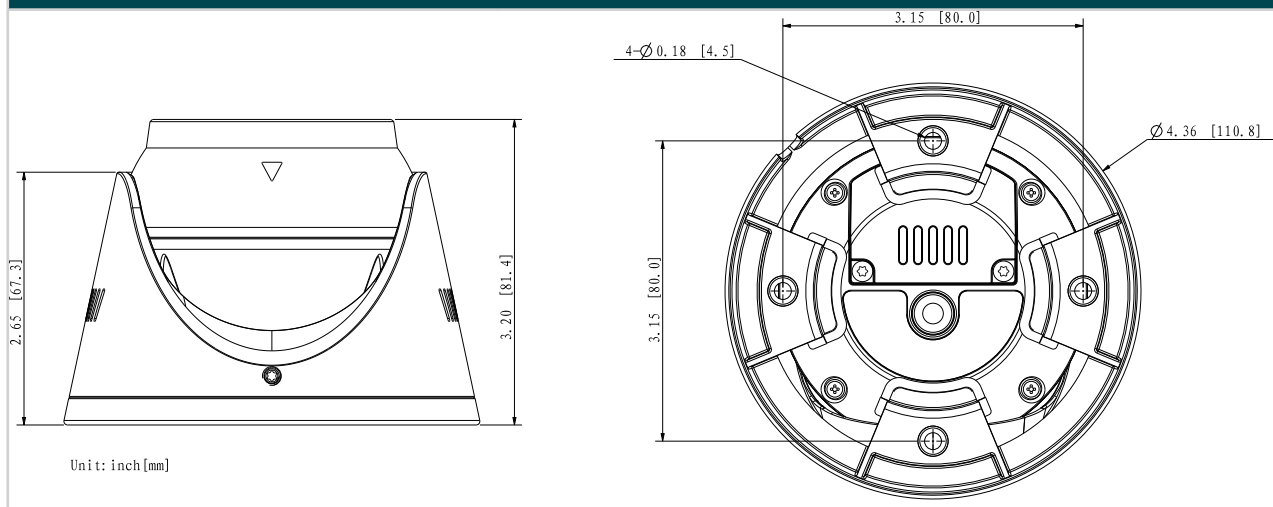

Power Supply	• 12V DC $\pm$ 5%, Max. 15.6 W, 5.5 mm Coaxial Power Plug • PoE: 802.3at, Class 4, Max. 17.9 W
Protection	IP67 Weatherproof
Material	Metal
Net Weight	0.55 Kg
Product Dimensions	Φ4.4 $\times$ 3.2 in (Φ111 $\times$ 81.4 mm)
Certifications	CE, NTRA, VCCI, KC, IC, BSMI, FCC, IP67, ONVIF

Dimensions

†Calculations are based on laboratory testing. Actual data is not guaranteed and will vary as a result of client limitations and environmental factors.

‡This feature must be used with VIGI specified software.

**Micro SD card is not included in the package.

Specifications are subject to change without notice and can be found at www.vigi.com.

©2025 TP-Link