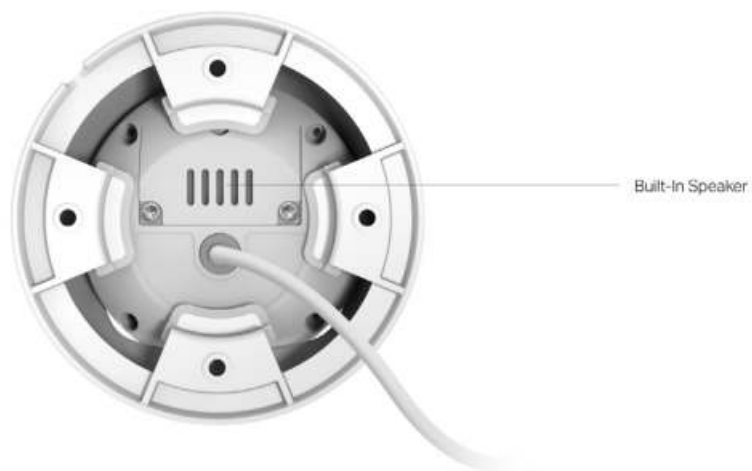

// Flexible Installation

Easily route your camera's cable into a dropped ceiling or avoid drilling by slotting it through the camera's side outlet.

// Build Features

*The microSD card is not included in the package.

// Specifications

Camera	
Product Model	InSight S445S
Image Sensor	1/1.79" Progressive Scan CMOS
Shutter Speed	1/3 to 1/10000 s
Slow Shutter	Yes
Min. Illumination	0.0005 Lux; 0 Lux with IR Light
Day/Night Mechanism	IR Cut Filter
Day/Night Switch	Unified/ Scheduled/ Auto
Lens	
Type	Fixed Focal Lens
Focal Length	2.8 mm
Aperture	F1.0
FOV	<ul style="list-style-type: none">• Horizontal FOV: 112.5°• Vertical FOV: 61.4°• Diagonal FOV: 137°
Lens Mount	M12
DORI Distance	2.8 mm: <ul style="list-style-type: none">• D: 194 ft (59 m)• O: 82 ft (25 m)• R: 39 ft (12 m)• I: 20 ft (6 m)
Angle Adjustment (Manual)	
Range	Pan: 0° to 360°, Tilt: 0° to 75°, Rotation: 0° to 360°
Illuminator	
IR LED	<ul style="list-style-type: none">• Quantity: 2• IR Range: 98 ft (30 m)[†]• White LED Range: 98 ft (30 m)[†]• Wavelength: 850nm