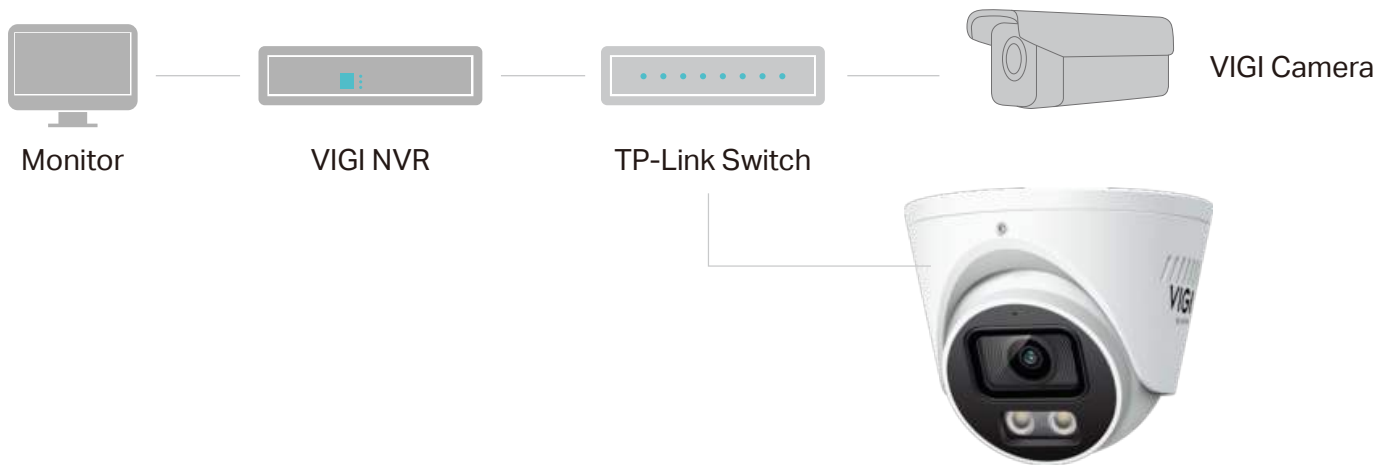

Human & Vehicle
Classification

Intrusion Detection

Line-Crossing
Detection

Abnormal Sound
Detection

Region Entering
Detection

Region Exiting
Detection

Loitering
Detection

Scene Change
Detection

// VIGI Surveillance Solution

The VIGI professional surveillance system by TP-Link is dedicated to protecting the business that you've worked hard to build—whenever, wherever.

Outstanding functions, reliable quality guarantees, and simplified installation work together to ensure your business stays safe and sound.

// Flexible Installation

Easily route your camera's cable into a dropped ceiling or avoid drilling by slotting it through the camera's side outlet.

// Build Features

*The microSD card is not included in the package.