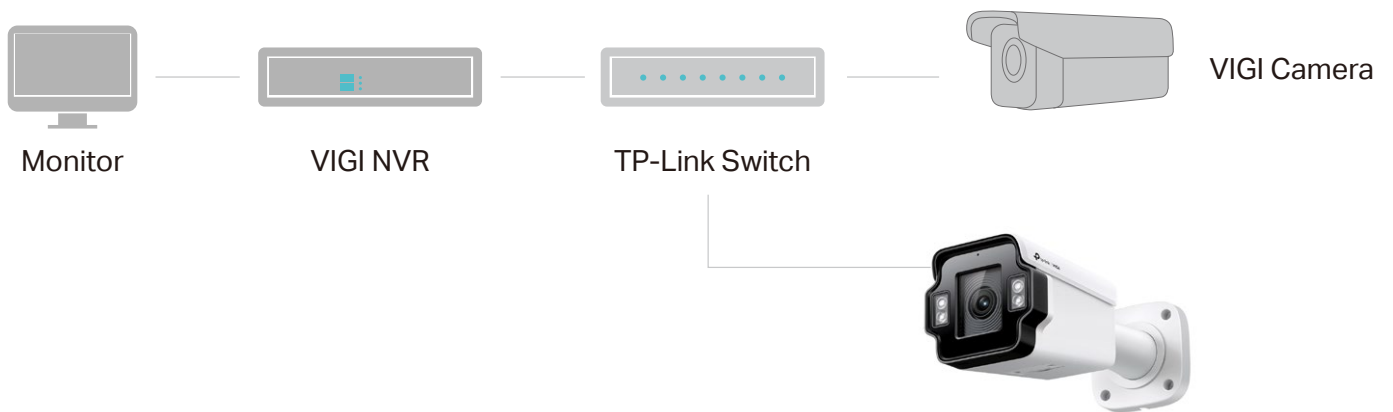

// Smart Detection

Intrusion
Detection

Line-Crossing
Detection

Object Removal
Detection

Object Abandoned
Detection

Scene Change
Detection

Region Entering
Detection

Region Exiting
Detection

Loitering
Detection

Abnormal Sound
Detection

// VIGI Surveillance Solution

The VIGI professional surveillance system by TP-Link is dedicated to protecting the business that you've worked hard to build—whenever, wherever.

Outstanding functions, reliable quality guarantees, and simplified installation work together to ensure your business stays safe and sound.

// Flexible Installation

Find the perfect vantage point by simply securing your camera to the ceiling, wall, or pole.*

// Build Features

*SD card is not included in the package

// Specifications

Camera	
Product Model	InSight S345ZI
Image Sensor	1/2.9" Progressive Scan CMOS
Shutter Speed	1/3 to 1/10000 s
Slow Shutter	Yes
Min. Illumination	0.005 Lux; 0 Lux with IR Light
Day/Night Mechanism	IR Cut Filter
Day/Night Switch	Unified/ Scheduled/ Auto
Lens	
Type	Motorized Varifocal Lens
Focal Length	2.7-13.5 mm (5X Optical Zoom)
Aperture	F1.6
FOV	2.7-13.5 mm: <ul style="list-style-type: none">• Horizontal FOV: 29.6°-102.0°• Vertical FOV: 16.8°-53.8°• Diagonal FOV: 34.1°-122.8°
Lens Mount	Φ14
DORI Distance	2.7-13.5 mm: <ul style="list-style-type: none">• Detect: 217-579 ft (66-207 m)• Observe: 92-282 ft (28-86 m)• Recognize: 43-135 ft (13-41 m)• Identify: 23-69 ft (7-21 m)
Angle Adjustment (Manual)	
Range	Pan: 0° to 360°, Tilt: 0° to 90°, Rotation: 0° to 360°
Illuminator	
Illuminator Type	4× IR LED
Illuminator Distance	197 ft (60 m)
Illuminator On/Off Control	Auto/Scheduled/Always on/Always off