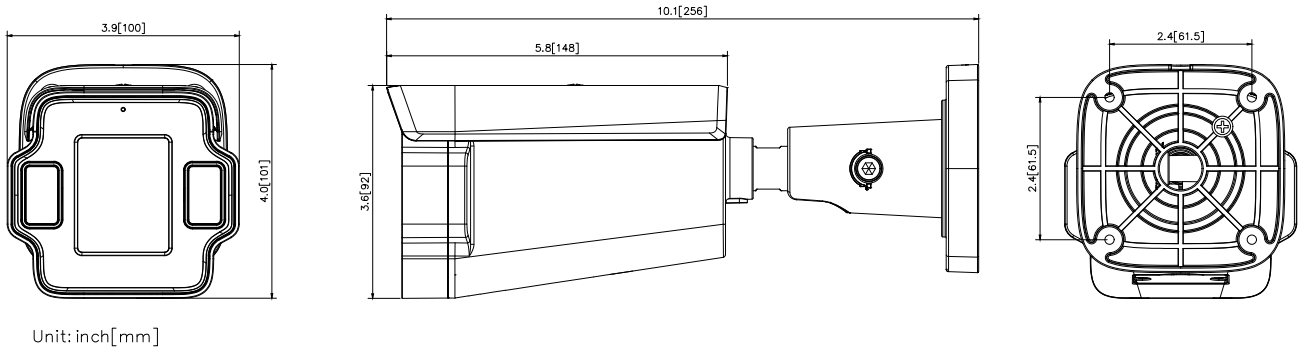

Dimensions

*Pole mounting kit is not included in the package.

**Micro SD card is not included in the package.

Specifications are subject to change without notice and can be found at www.vigi.com.

©2026 TP-Link