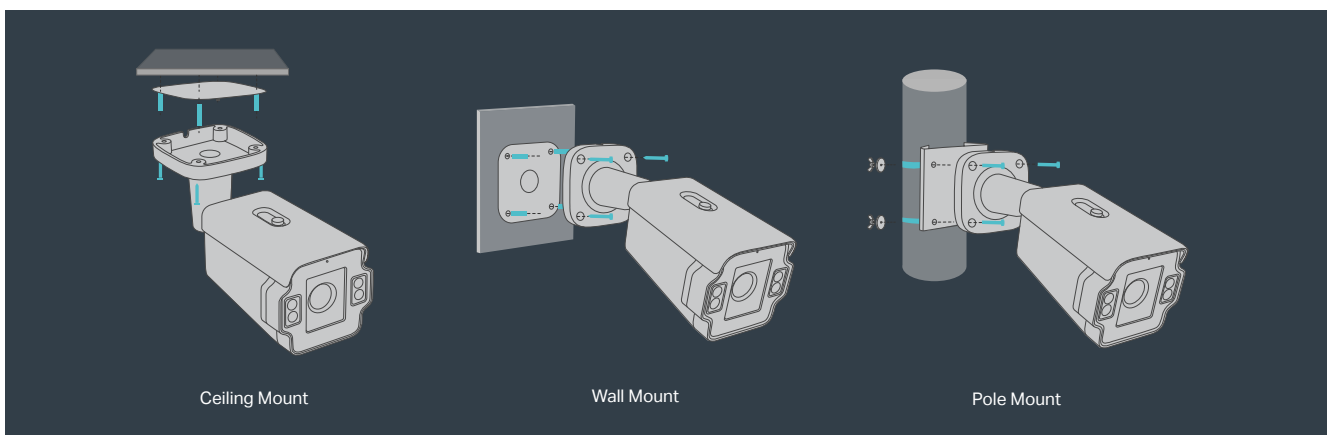

// Smart Detection

Intrusion
Detection

Line-Crossing
Detection

Object Removal
Detection

Object Abandoned
Detection

Scene Change
Detection

Region Entering
Detection

Region Exiting
Detection

Outstanding functions, reliable quality guarantees, and simplified installation work together to ensure your business stays safe and sound.

// Flexible Installation

Find the perfect vantage point by simply securing your camera to the ceiling, wall, or pole.*

// Build Features

*SD card is not included in the package

// Specifications

Camera	
Product Model	InSight S345ZI
Image Sensor	1/2.9" Progressive Scan CMOS
Shutter Speed	1/3 to 1/10000 s
Slow Shutter	Yes
Min. Illumination	0.005 Lux; 0 Lux with IR Light
Day/Night Mechanism	IR Cut Filter
Day/Night Switch	Unified/ Scheduled/ Auto
Lens	
Type	Motorized Varifocal Lens
Focal Length	2.7-13.5 mm (5X Optical Zoom)
Aperture	F1.6
FOV	2.7-13.5 mm: <ul style="list-style-type: none">• Horizontal FOV: 29.6°-102.0°• Vertical FOV: 16.8°-53.8°• Diagonal FOV: 34.1°-122.8°
Lens Mount	Φ14
DORI Distance	2.7-13.5 mm: <ul style="list-style-type: none">• Detect: 217-579 ft (66-207 m)• Observe: 92-282 ft (28-86 m)• Recognize: 43-135 ft (13-41 m)• Identify: 23-69 ft (7-21 m)
Angle Adjustment (Manual)	
Range	Pan: 0° to 360°, Tilt: 0° to 90°, Rotation: 0° to 360°
Illuminator	
Illuminator Type	4× IR LED
Illuminator Distance	197 ft (60 m)
Illuminator On/Off Control	Auto/Scheduled/Always on/Always off