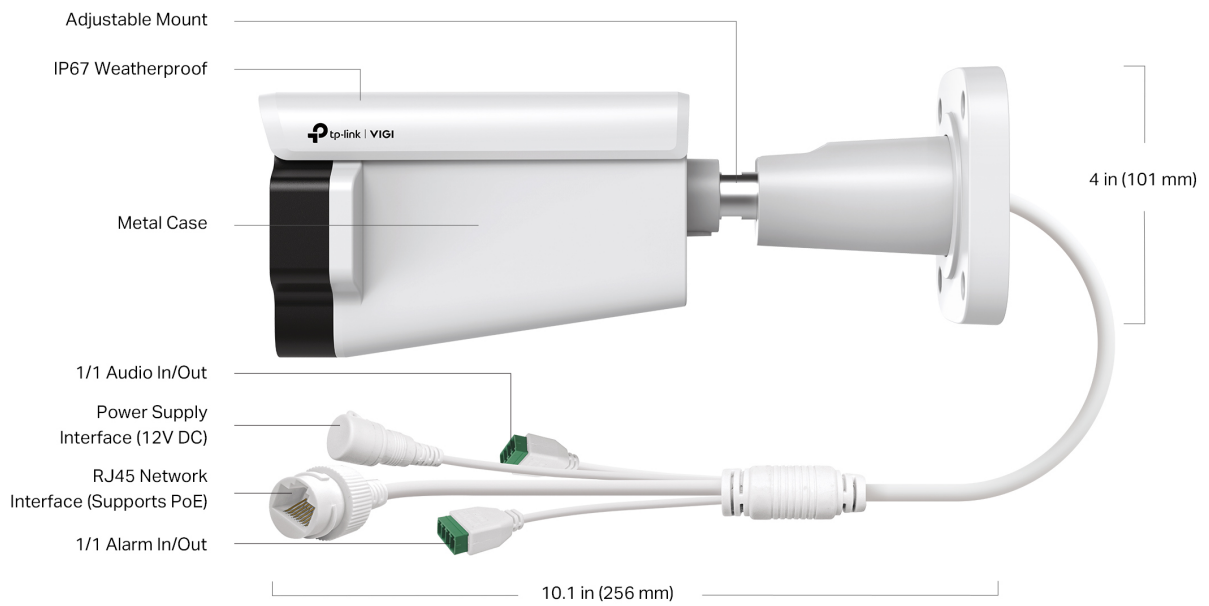

Outstanding functions, reliable quality guarantees, and simplified installation work together to ensure your business stays safe and sound.

// Flexible Installation

Find the perfect vantage point by simply securing your camera to the ceiling, wall, or pole.*

// Build Features

*SD card is not included in the package

// Specifications

Camera	
Product Model	InSight S345ZI
Image Sensor	1/2.9" Progressive Scan CMOS
Shutter Speed	1/3 to 1/10000 s
Slow Shutter	Yes
Min. Illumination	0.005 Lux; 0 Lux with IR Light
Day/Night Mechanism	IR Cut Filter
Day/Night Switch	Unified/ Scheduled/ Auto
Lens	
Type	Motorized Varifocal Lens
Focal Length	2.7-13.5 mm (5X Optical Zoom)
Aperture	F1.6
FOV	2.7-13.5 mm: <ul style="list-style-type: none">• Horizontal FOV: 29.6°-102.0°• Vertical FOV: 16.8°-53.8°• Diagonal FOV: 34.1°-122.8°
Lens Mount	Φ14
DORI Distance	2.7-13.5 mm: <ul style="list-style-type: none">• Detect: 217-579 ft (66-207 m)• Observe: 92-282 ft (28-86 m)• Recognize: 43-135 ft (13-41 m)• Identify: 23-69 ft (7-21 m)
Angle Adjustment (Manual)	
Range	Pan: 0° to 360°, Tilt: 0° to 90°, Rotation: 0° to 360°
Illuminator	
Illuminator Type	4× IR LED
Illuminator Distance	197 ft (60 m)
Illuminator On/Off Control	Auto/Scheduled/Always on/Always off