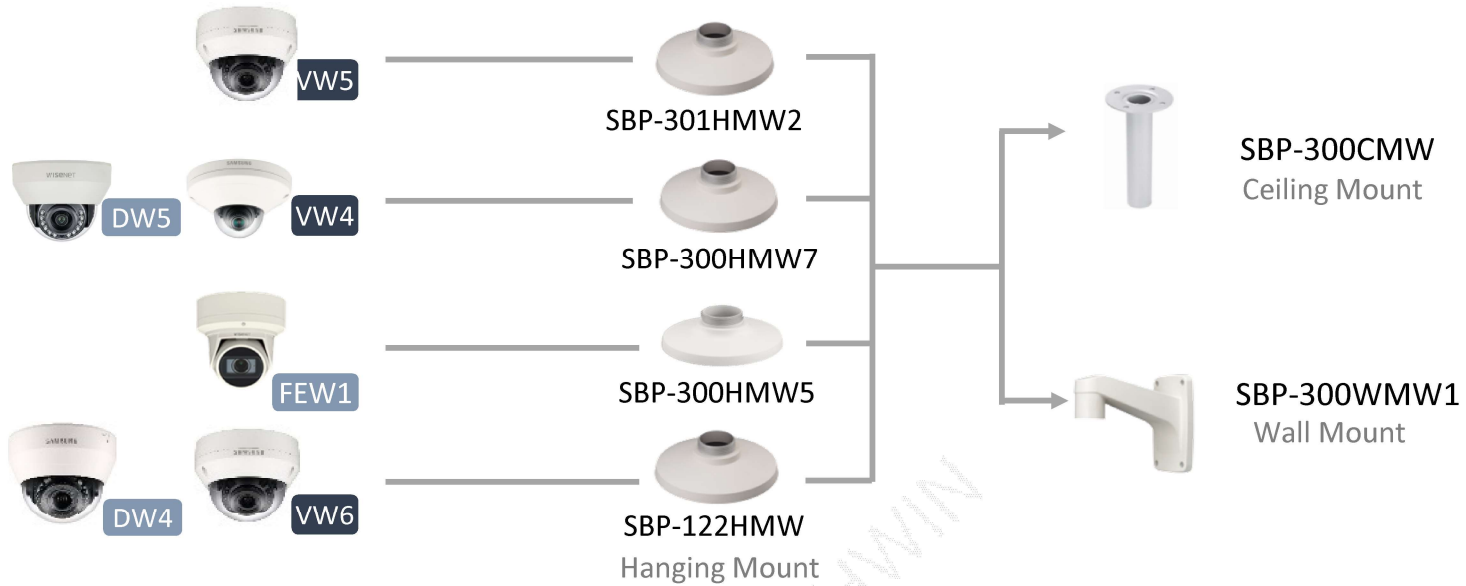

White ACC

Stainless ACC