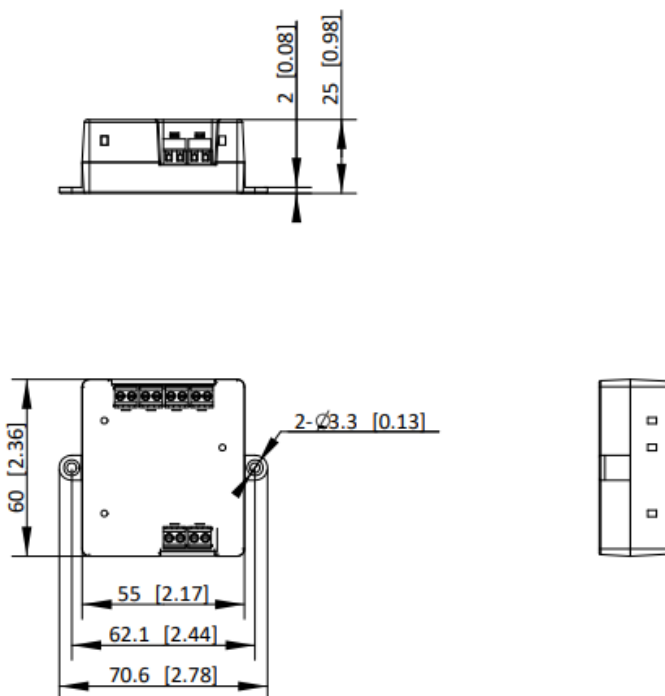

DS-KAD7061EY 2-wire HD Distributor

- 4 channels floor-shunt for Indoor station, support cascading
- Small-size device, save installation space
- 6 indicators show whether the device is working properly
- No power supply required

▪ **Specification**

Device interfaces	
Two-Wire interface	4(Two-Wire interface for indoor station)
Cascade interface	2
General	
Installation	Surface mounting
Indicator	6
Dimension (W × H × D)	70.6 mm × 60 mm × 25 mm (2.78" × 2.36" × 0.98")
Working temperature	-10 °C to 55 °C (14 °F to 131 °F)
Working humidity	10% to 90% (no-condensing)
Power consumption	≤ 2W

▪ **Available Model**

DS-KAD7061EY

▪ **Dimension**

Unit:mm [inch]

SCALE | 1:1

Headquarters

No.555 Qianmo Road, Binjiang District,
Hangzhou 310051, China
T +86-571-8807-5998
www.hikvision.com

Follow us on social media to get the latest product and solution information.