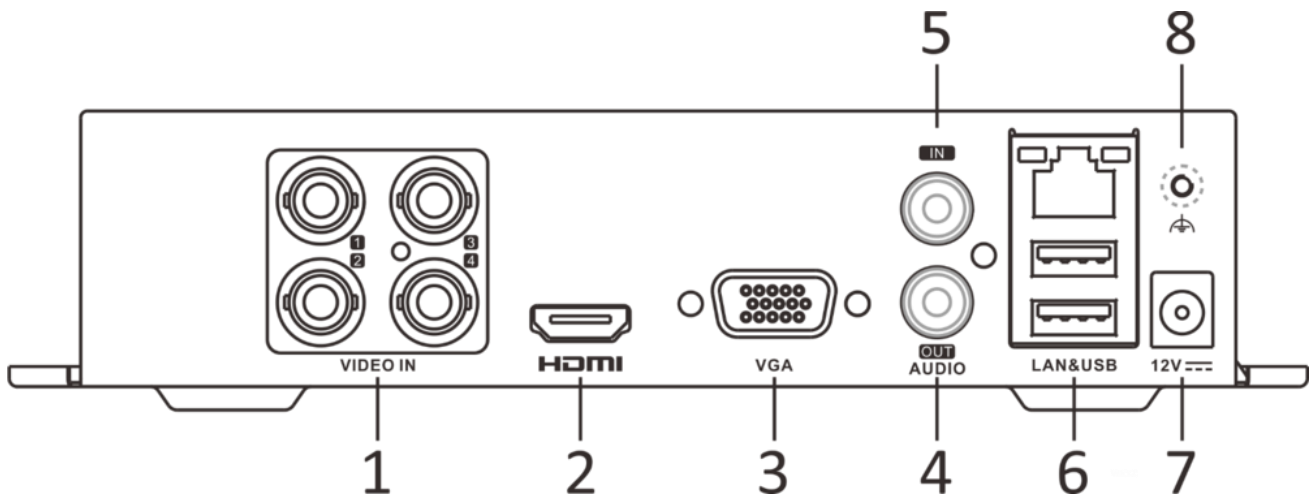

Physical Interface

No.	Description	No.	Description
1	Video and coaxial audio in	5	AUDIO IN, RCA connector
2	HDMI interface	6	LAN network interface and USB interface
3	VGA interface	7	12 VDC power input
4	AUDIO OUT, RCA connector	8	GND

Available Model

iDS-7104HUHI-M1/S

Headquarters

No.555 Qianmo Road, Binjiang District,
Hangzhou 310051, China
T +86-571-8807-5998
www.hikvision.com

Follow us on social media to get the latest product and solution information.