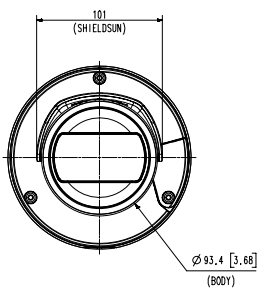

Mechanical

Color / Material	White / Aluminum + PC Hard-coated window
RAL Code	RAL9003
Product Dimensions / Weight	Ø93.4x276.6mm(Ø3.68x10.89"), 1640g(3.62 lb)

DORI

Detect (25PPM/ 8PPF)	Wide: 36.5m(119.76ft) / Tele: 183.8m(603.05ft)
Observe (63PPM/ 19PPF)	Wide: 14.6m(47.9ft) / Tele: 73.5m(241.22ft)
Recognize (125PPM/ 38PPF)	Wide: 7.3m(23.95ft) / Tele: 36.8m(120.61ft)
Identify (250PPM/ 76PPF)	Wide: 3.7m(11.98ft) / Tele: 18.4m(60.31ft)

4	XNO-C6083R	'21.09.24
3	XNO-C7083R	'21.09.24
2	XNO-C8083R	'21.09.24
1	XNO-C9083R	'21.09.24
No.	MODEL NAME	DATE

Unit:mm[inch] SCALE:1/2 © Hanwha Techwin

© Hanwha Techwin Co.,Ltd. All rights reserved.

A2