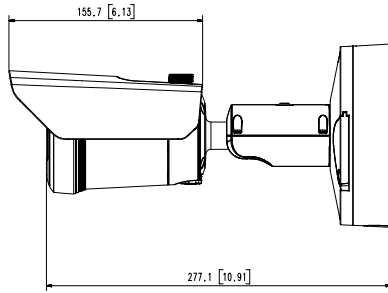

Mechanical

Color / Material	White / Aluminum + PC Hard-coated window
RAL Code	RAL9003
Product Dimensions / Weight	Ø93.4x276.6mm(Ø3.68x10.89"), 1640g(3.62 lb)

DORI

Detect (25PPM/ 8PPF)	Wide: 36.5m(119.76ft) / Tele: 183.8m(603.05ft)
Observe (63PPM/ 19PPF)	Wide: 14.6m(47.9ft) / Tele: 73.5m(241.22ft)
Recognize (125PPM/ 38PPF)	Wide: 7.3m(23.95ft) / Tele: 36.8m(120.61ft)
Identify (250PPM/ 76PPF)	Wide: 3.7m(11.98ft) / Tele: 18.4m(60.31ft)

4	XNO-C6083R	'21.09.24
3	XNO-C7083R	'21.09.24
2	XNO-C8083R	'21.09.24
1	XNO-C9083R	'21.09.24
No.	MODEL NAME	DATE

Unit:mm[inch] SCALE:1/2 © Hanwha Techwin

© Hanwha Techwin Co.,Ltd. All rights reserved.

A2