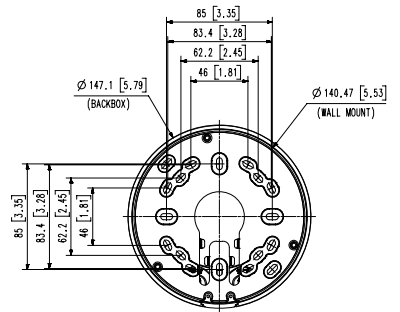

Mechanical

Color / Material	White / Aluminum + PC Hard-coated window
RAL Code	RAL9003
Product Dimensions / Weight	Ø93.4x276.6mm(Ø3.68x10.89"), 1640g(3.62 lb)

DORI

Detect (25PPM/ 8PPF)	Wide: 36.5m(119.76ft) / Tele: 183.8m(603.05ft)
Observe (63PPM/ 19PPF)	Wide: 14.6m(47.9ft) / Tele: 73.5m(241.22ft)
Recognize (125PPM/ 38PPF)	Wide: 7.3m(23.95ft) / Tele: 36.8m(120.61ft)
Identify (250PPM/ 76PPF)	Wide: 3.7m(11.98ft) / Tele: 18.4m(60.31ft)

4	XNO-C6083R	'21.09.24
3	XNO-C7083R	'21.09.24
2	XNO-C8083R	'21.09.24
1	XNO-C9083R	'21.09.24
No.	MODEL NAME	DATE

Unit:mm[inch] SCALE:1/2 © Hanwha Techwin

© Hanwha Techwin Co.,Ltd. All rights reserved.

A2